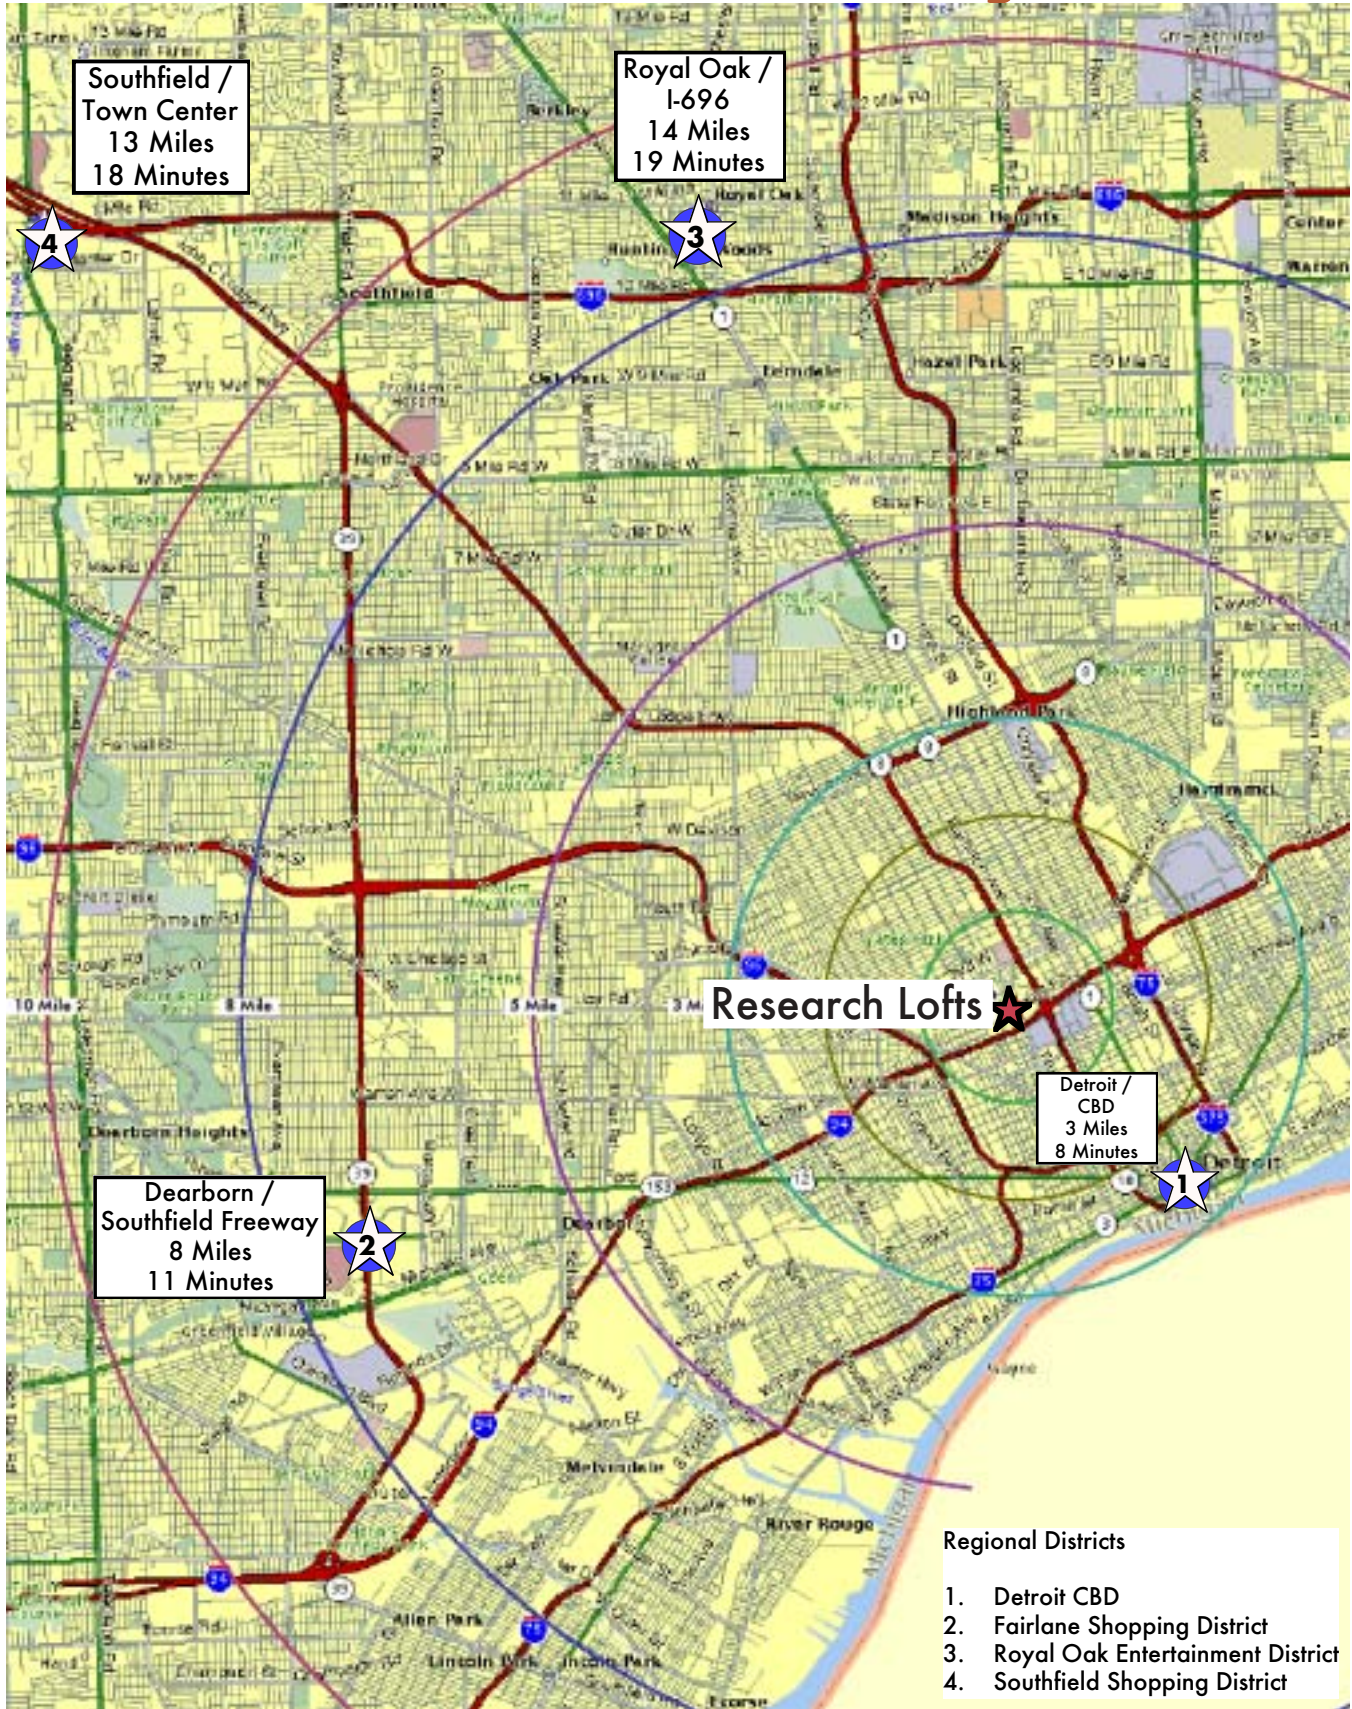

Its all about location, and Research Lofts has it!

- *Within a 15 minute drive of Royal, Southfield and Dearborn*
- *Near some of Detroit's finest neighborhoods*
- *Adjacent to Wayne State University and New Center*

. . . in the heart of it all.

Research Lofts

on Trumbull Avenue

Research Lofts & the Metro region

[back to main page](#)

Research Lofts is located with direct access to the major freeways in the Detroit Metro region leading to the majority employment/retail centers.

Research Lofts & Detroit's Neighborhoods

Research Lofts is close to Detroit's finest neighborhoods. Research Lofts is adjacent to New Center and Wayne State University and within only two miles of Downtown Detroit.

[back to main page](#)

Research Lofts & Adjacent Neighborhoods

Research Lofts is surrounded by some of Detroit's finest neighborhoods offering a rich diversity of cultural and activities.

[back to main page](#)