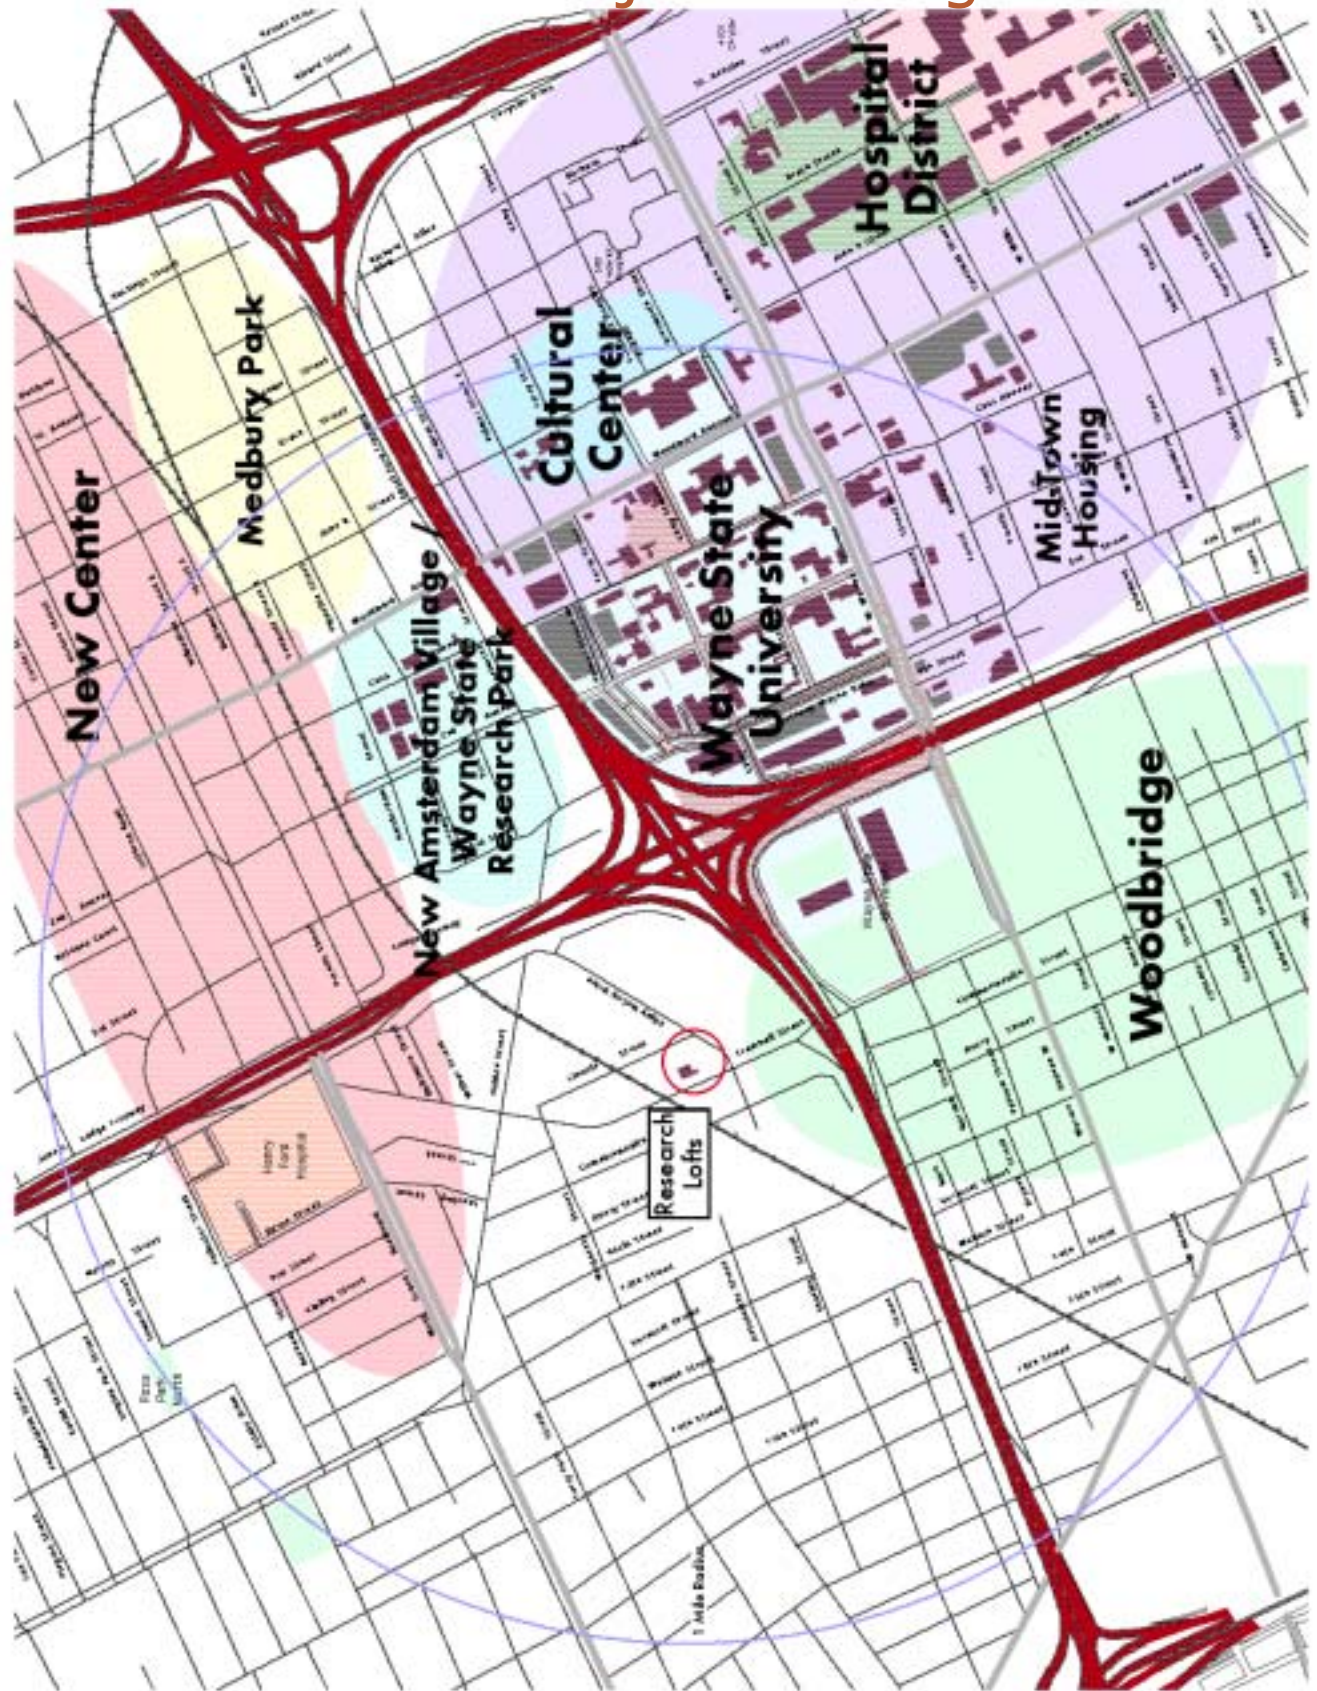

Its all about location, and Research Lofts has it!

- *Within a 15 minute drive of Royal, Southfield and Dearborn*
- *Near some of Detroit's finest neighborhoods*
- *Adjacent to Wayne State University and New Center*

. . . in the heart of it all.

Research Lofts

on Trumbull Avenue

Research Lofts & the Metro region

[back to main page](#)

Research Lofts is located with direct access to the major freeways in the Detroit Metro region leading to the majority employment/retail centers.

Research Lofts & Detroit's Neighborhoods

Research Lofts is close to Detroit's finest neighborhoods. Research Lofts is adjacent to New Center and Wayne State University and within only two miles of Downtown Detroit.

[back to main page](#)

Research Lofts & Adjacent Neighborhoods

Research Lofts is surrounded by some of Detroit's finest neighborhoods offering a rich diversity of cultural and activities.

[back to main page](#)