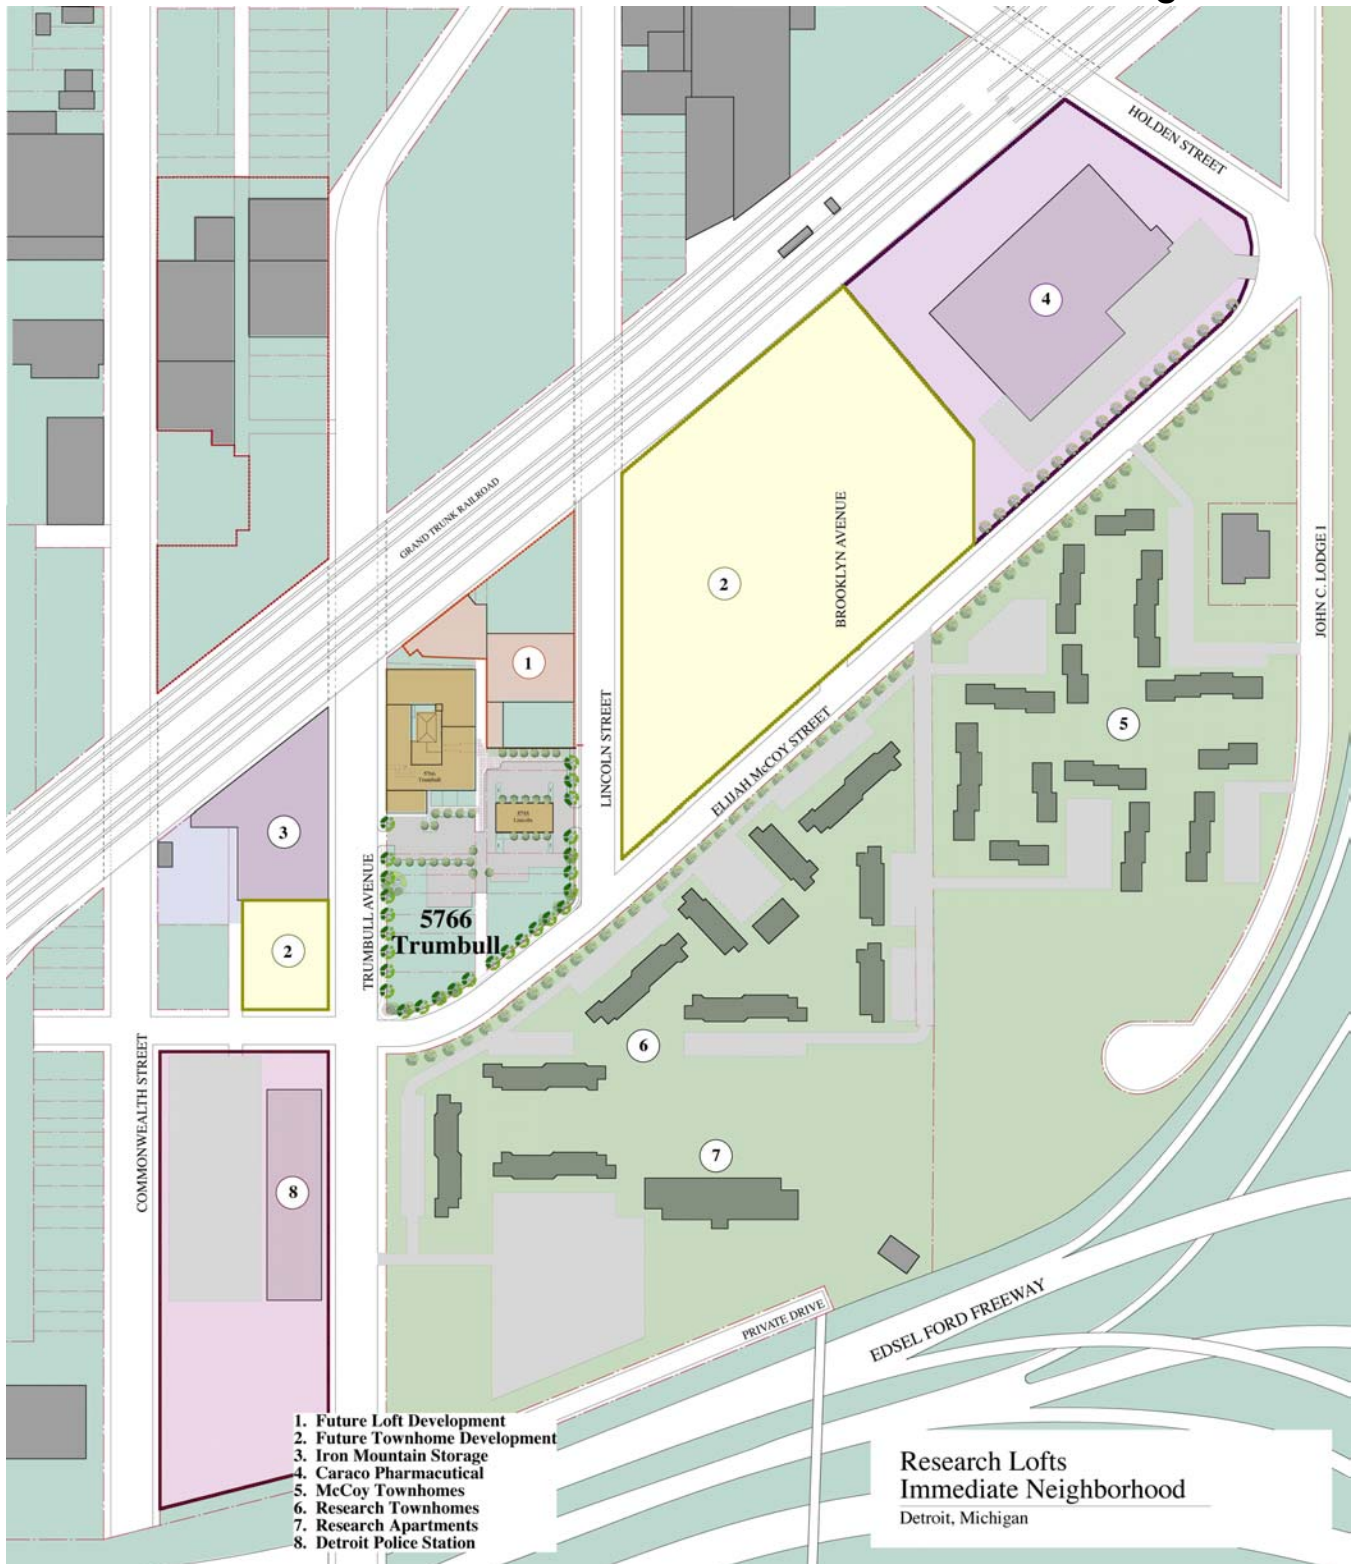

Research Lofts Site Location - Immediate Neighborhood

Research Lofts immediate neighbors include Research Townhomes and Apartments (to the south), McCoy Townhomes, a Detroit Police Department Station (to the southwest), Iron Mountain Storage (to the west), a 3-story structure presently being renovated (to the northeast) and a vacant parcel part of the Research urban renewal development (to the east).

immediate neighborhood