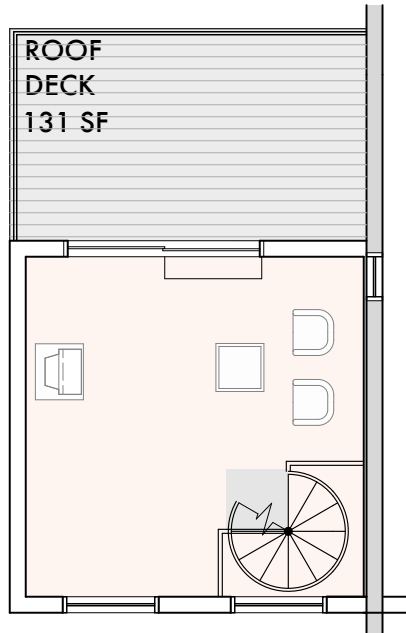

**1,729 Square Feet**

Unit sizes are approximate. The size of the unit may vary slightly due to changes created by existing building conditions including but not limited to locations of mechanical, electrical, plumbing, fire protection, and fire safety systems.

**UNIT SOLD**

**FIRST FLOOR**

**1,152 Square Feet**

- Unit Area
- Existing brick wall with plaster finish
- New brick masonry between units
- New gypsum board between units

**UNIT 215**

**Upgraded Model**

**Research Lofts  
Detroit, Michigan**

**UNIT SOLD**

SUN ROOM & DECK  
200 Square Feet

- Unit Area
- Existing brick wall with plaster finish
- New brick masonry between units
- New gypsum board between units

**UNIT 215**

**Upgraded Model**

Research Lofts  
Detroit, Michigan